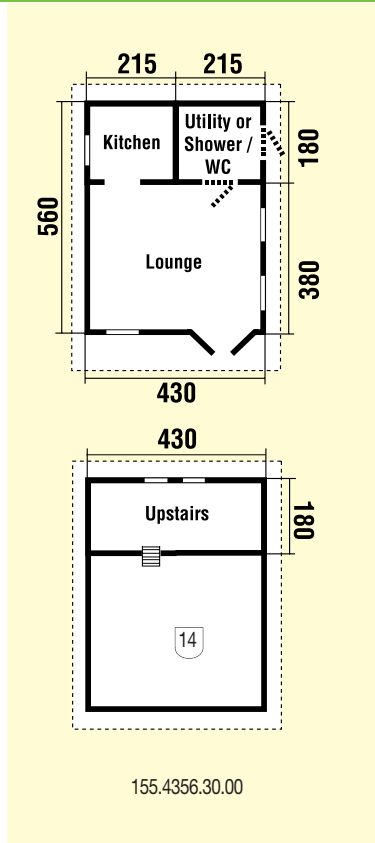

Model: 155.4356.30.00 illustrated (flower box NOT included)

Muritz

Approx Roof Overhang:
each side = 35cm

Roof Overhang forward =
100cm / rear = 30cm

Ridge height = 359cm

Eaves height = 256cm

Extra High
PANORAMA - DOUBLE DOOR
184cm wide x 203cm high
DOOR HEIGHT OPENING:
195cm

☐ denotes packs of
bituminous felt tiles
supplied with chalet

Window Shutters Included

- Attractive Georgian windows - this feature can be left off if not required.
- Windows feature tilt / open furniture, including shutters.
- Area above kitchen and WC / or utility room designed for bedroom use - accessed via timber ladder, max height upstairs = 124cm to ridge - includes two small, tilt / open windows in gable end.
- Small downstairs room for WC or utility allows external door, hung to open inwards or outwards.